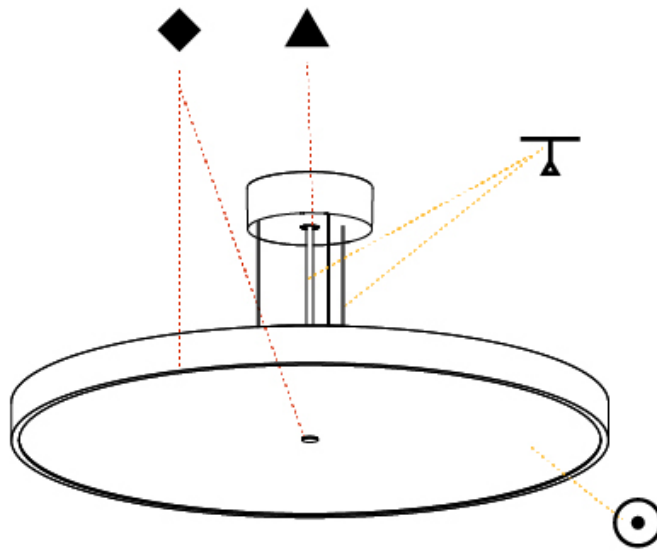

A300005-

PROJECT
TYPE
SPECIFIER
QUANTITY
DATE

A