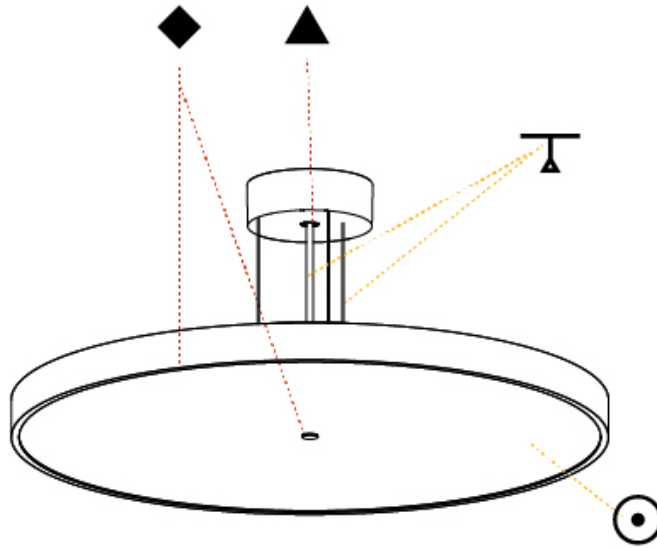

SIGN DIVA SUSPENSION

A300004-

PROJECT
TYPE
SPECIFIER
QUANTITY
DATE